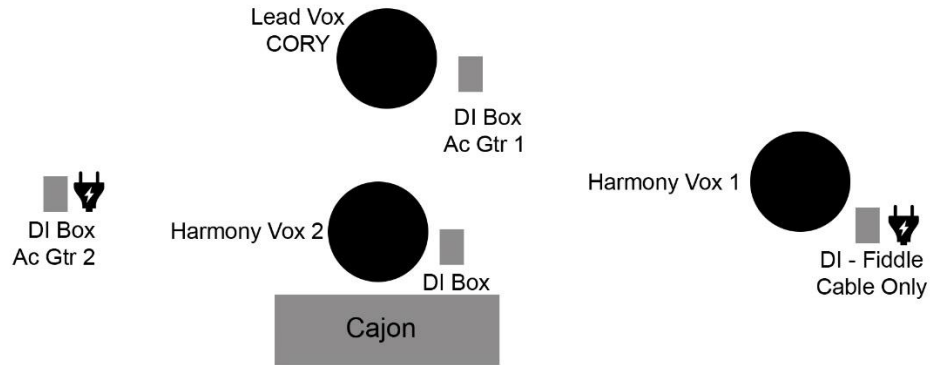

Cory Jackson  
Stage Plot - Acoustic Band

Contact:  
coryjackson@coryjacksonmusic.com

● = Microphone

■ = Direct Box / Direct Input

⚡ = AC Power Needed

Cory Jackson  
Stage Plot - Full Band

Contact:  
coryjackson@coryjacksonmusic.com

● = Microphone

■ = Direct Box / Direct Input

⚡ = AC Power Needed